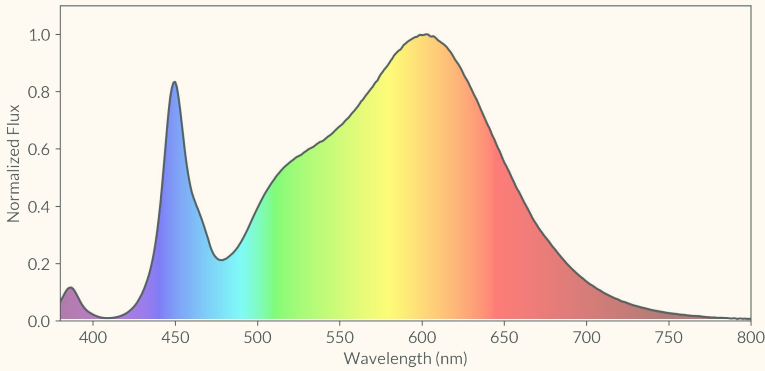

Spectral Power Distribution - UR

SPECIFICATIONS

Light Source	LED
Spectra	Patented
Efficacy	2.5 $\mu\text{mol}/\text{J}$
PPF	1400 μmol
Input Power	600W MAX
Input Voltage / Current	120 @5A | 240 @3A | 277 @2A
L/W/H | Weight	32 / 31 / 2.5 | 18lbs
Mounting Height	>12 Inches
Operating Temperature	-18°C - 43°C (0°F - 110°F)
Thermal Management	Passive
Dimming	0-10V / PWM
Lifetime per TM21 Q70 / Q90	80K hrs / 36K hrs

Spectral Power Distribution - BU