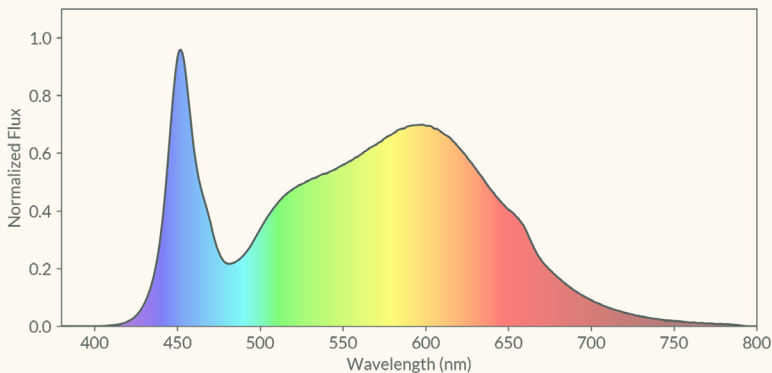

Spectral Power Distribution - UR