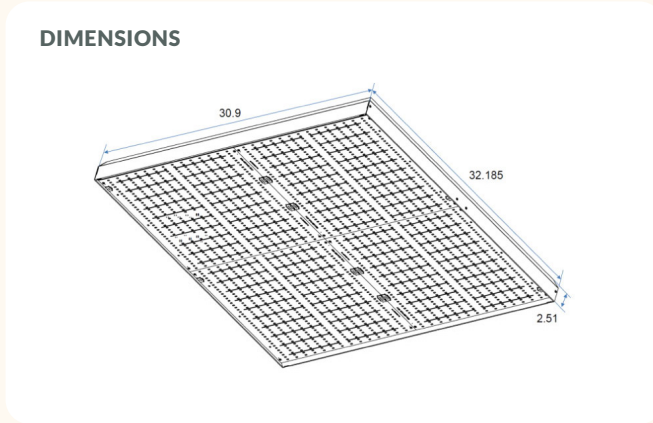

BLOOM-600

660W Grow Light - Bloom

✕ Craft to commercial, we grow better plants.

STANDARD

FEATURES

- Industry leading performance.
- High uniformity.
- Patented spectrum.
- Natural white light with ultraviolet.
- Controls compatible / spectrum tunable.
- Ideally suited for commercial grows.
- Powder coated aluminum housing.
- Made in the USA.
- Easy installation and operation.
- Ships with a 10' cord, NEMA 6-15P plug, and 5-15P adapter.

SPECIFICATIONS

Light Source	LED
Spectra	Patented
Efficacy	2.5 $\mu\text{mol}/\text{J}$
PPF	1400 μmol
Input Power	600W MAX
Input Voltage / Current	120 @5A 240 @3A 277 @2A
L/W/H Weight	32 / 31 / 2.5 18lbs
Mounting Height	>12 Inches
Operating Temperature	-18°C - 43°C (0°F - 110°F)
Thermal Management	Passive
Dimming	0-10V / PWM
Lifetime per TM21 Q70 / Q90	80K hrs / 36K hrs