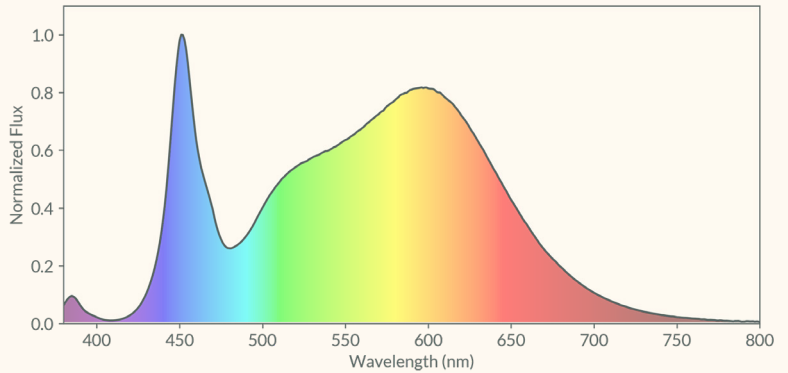

Spectral Power Distribution - UU

PPFD at 60" Mounting Height