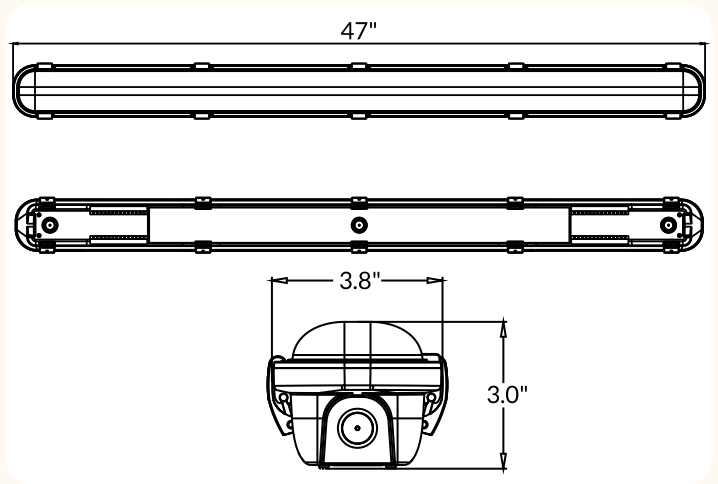

## FEATURES

The NITELITE-50 is a utility light designed to meet the unique needs of those growing photoperiodic cultivars. Using high quality and photoperiod safe 530 nm green LEDs means you can get work done without disrupting your plants precious beauty sleep.

## SPECIFICATIONS

Dimensions (L x W x H)	47 x 3.8 x 3.0 in
Weight	4.6 lbs
Input Voltage	120-277 Vac, 50/60 Hz
Input Power	34-50 W Field Selectable
Power Factor / THD	> 90% / < 20%
Operating Temperature	-20 - 50°C (-4 - 122°F)
Controls	0-10V

## KEY FEATURES

**34-50**  
WATTS

**4600**  
LUMENS

**IP65**  
PROTECTION

**530**  
NM PEAK WAVELENGTH

**5 Year**  
WARRANTY

Light Source	Cree LED XP-E2
Output Flux	up to 4600 lm
Spectrum	Photoperiod Safe 530 nm
Lifetime (Q70/Q90)	100K / 46K hrs
Recommended Mounting Height	> 36 in