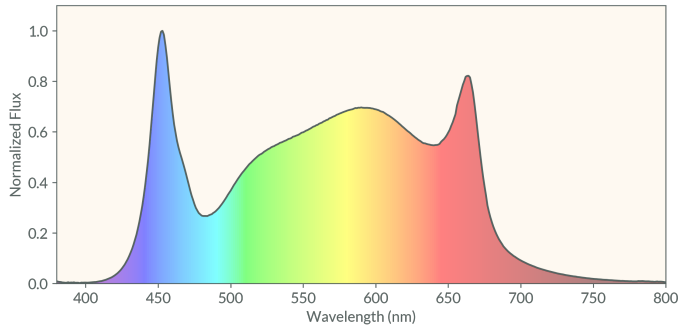

SPECTRUM OPTIONS

BR40

Coming Q4 2024