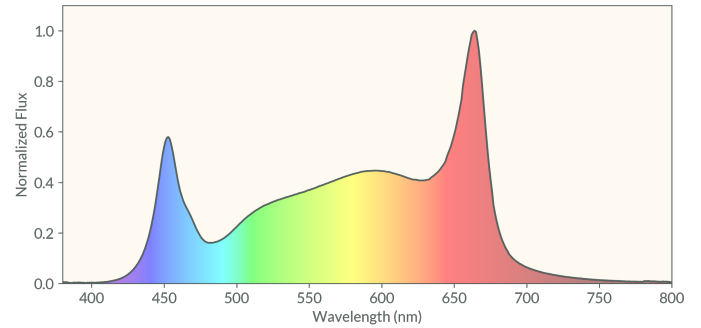

BR50

2.7 $\mu\text{MOL}/\text{J}$
1600 $\mu\text{MOL}/\text{s}$

590W

Tunable Spectrum