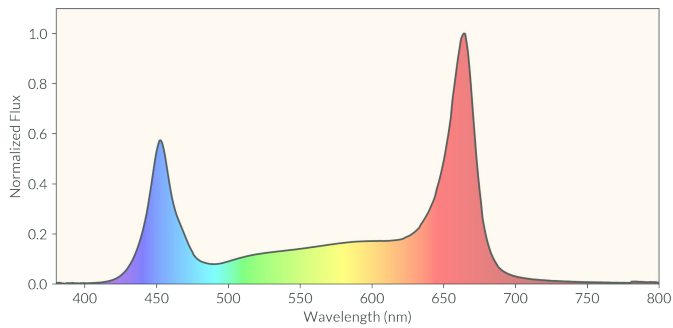

R60

3.0 $\mu\text{MOL}/\text{J}$
1865 $\mu\text{MOL}/\text{s}$

610W

Fixed Spectrum