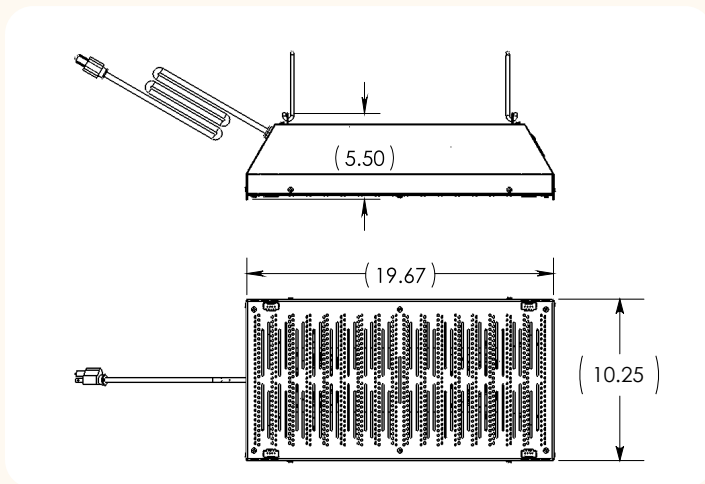

ONE4ONE-640

Efficiency Optimized

✂ Craft to commercial, we grow better plants.

FEATURES

The original 1:1 HPS replacement for greenhouse and indoor growers. Combining patented spectral technology in a lightweight and compact form factor like no other, the ONE4ONE sets a new standard in efficient top lighting. Experience the difference from install to harvest.

Proudly designed and manufactured in Spokane, Washington

SPECIFICATIONS

Dimensions (L x W x H)	19.5" x 10" x 5"
Weight	13.5 lbs
Input Voltage	120-277 Vac, 50/60 Hz
Input Power	640 W max
Power Factor / THD	> 90% / < 20%
Operating Temperature	-40 to 40°C (-40 to 104°F)
Controls	0-10V via RJ12

KEY FEATURES

640
WATTS

UP TO **2100**
UMOL/S

UP TO **3.4**
UMOL/J

5 Patented
SPECTRUMS

5 Year
WARRANTY

Light Source	LED
Output Flux	1600 - 2100 umols/J
Spectrum	Multiple Patented Spectra
Lifetime (Q70/Q90)	76K hrs /46K hrs
Recommended Mounting Height	> 36 in
DLC Position / Use Case	Top Light / Sole Source or Supplemental