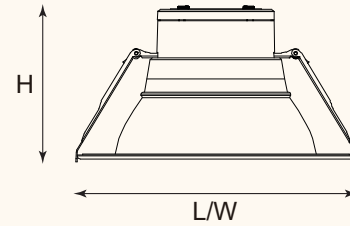

### LUMEN & KELVIN SELECTABLE

| PROJECT | TYPE | CATALOG# |
|---------|------|----------|
|         |      |          |

| Model               | Size (inches) & Weight (lbs) |        |        |        |
|---------------------|------------------------------|--------|--------|--------|
|                     | L (in)                       | W (in) | H (in) | Weight |
| CT-CDR8-5L-LKFS-SW  | 10                           | 10     | 5.4    | 1.77   |
| CT-CDR10-5L-LKFS-SW | 11.4                         | 11.4   | 6      | 2.43   |