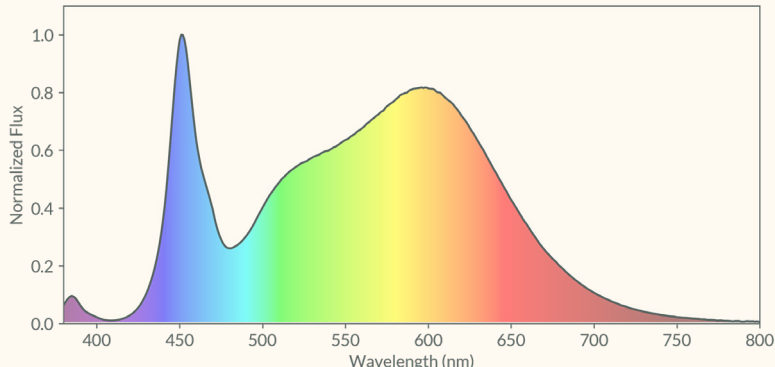

Spectral Power Distribution - UU

PPFD at 60" Mounting Height