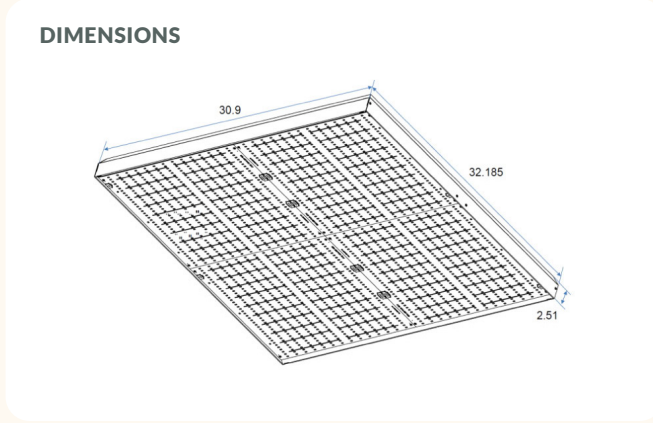

BLOOM-600

660W Grow Light - Bloom

✕ Craft to commercial, we grow better plants.

STANDARD

FEATURES

- Industry leading performance.
- High uniformity.
- Patented spectrum.
- Natural white light with ultraviolet.
- Controls compatible / spectrum tunable.
- Ideally suited for commercial grows.
- Powder coated aluminum housing.
- Made in the USA.
- Easy installation and operation.
- Ships with a 10' cord, NEMA 6-15P plug, and 5-15P adapter.

SPECIFICATIONS

Light Source	LED
Spectra	Patented
Efficacy	2.5 $\mu\text{mol}/\text{J}$
PPF	1400 μmol
Input Power	600W MAX
Input Voltage / Current	120 @5A 240 @3A 277 @2A
L/W/H Weight	32 / 31 / 2.5 18lbs
Mounting Height	>12 Inches
Operating Temperature	-18°C - 43°C (0°F - 110°F)
Thermal Management	Passive
Dimming	0-10V / PWM
Lifetime per TM21 Q70 / Q90	80K hrs / 36K hrs