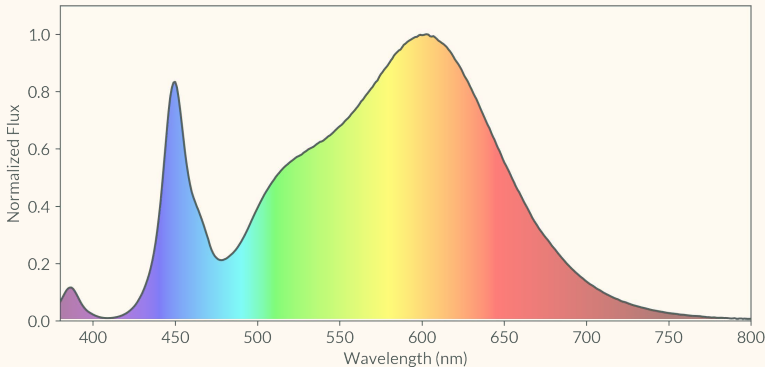

SPECIFICATIONS

Light Source	LED
Spectra	Patented
Efficacy	2.5 $\mu\text{mol}/\text{J}$
PPF	1400 μmol
Input Power	600W MAX
Input Voltage / Current	120 @5A | 240 @3A | 277 @2A
L/W/H | Weight	32 / 31 / 2.5 | 18lbs
Mounting Height	>12 Inches
Operating Temperature	-18°C - 43°C (0°F - 110°F)
Thermal Management	Passive
Dimming	0-10V / PWM
Lifetime per TM21 Q70 / Q90	80K hrs / 36K hrs

Spectral Power Distribution - BU