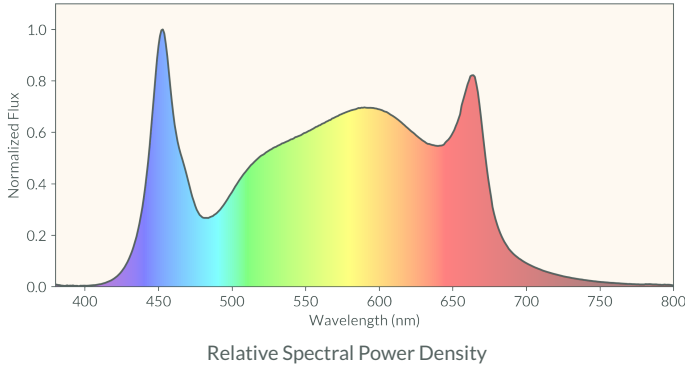

SPECTRUM INFORMATION

BR40 Spectrum

Output	1633 umol/s
Efficacy	2.7 umol/J
Blue:Red Ratio	0.45
Red:Far Red Ratio	17.3
UV Content	0%

DIMMING INTERFACE

Fixture Dimming Interface	Fixture Mounted RJ12 Socket
Supported Protocols	0-10V, PWM, Resistive
Compatible Cables	Straight Wired RJ12 or RJ11
Dimming Range	Dim-to-Off
Tunable Spectrum	2CH Tunable Spectrum

Pin	Function
1	N/A
2	CH1 +
3	CH1 -
4	CH2 +
5	CH2 -
6	N/A