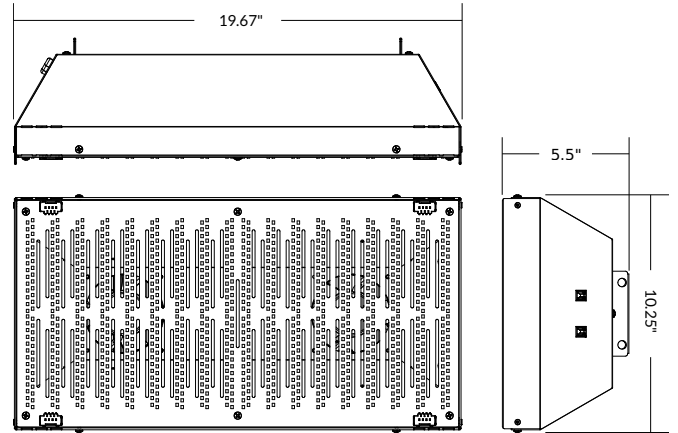

## KEY FEATURES

**1633**  
UMOL/S

**2.7**  
UMOL/J

**614**  
WATTS

**5 Year**  
WARRANTY

**< 13.5 lbs**  
LIGHTWEIGHT

The original 1:1 HPS replacement for greenhouse and indoor growers. Combining patented spectral technology in a lightweight and compact form factor like no other, the ONE4ONE sets a new standard in efficient top lighting. Experience the difference from install to harvest.

## SPECIFICATIONS

Dimensions (L x W x H)	19.67" x 10.25" x 5.5"
Weight	13.5 lbs
Input Power	614 W
Input Voltage Range	120-277 Vac, 50/60 Hz
Power Factor / THD	> 90% / < 20%
Spectrum	BR40
Output Flux	1633 umol/s
Output Efficiency	2.7 umol/J
Lifetime Q70 / Q90	76000 hrs / 50000 hrs
Operating Temperature	-40 to 40 °C / -40 to 104 °F
Rec. Minimum Mounting	> 36 in
Certifications	UL, DLC
Warranty	5 years, 90% output