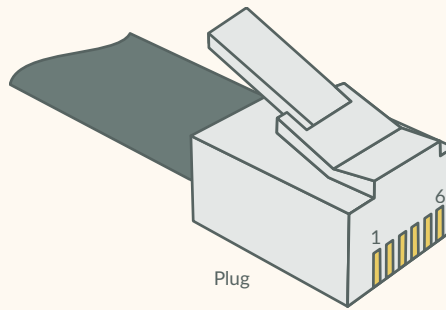

DLC PRODUCT INFORMATION

DLC Product Category	Horticultural Lighting Fixture
Controlled Environment	Indoor (Stacked), Greenhouse
Lighting Scheme (Position)	Top Light
Lighting Scheme (Usecase)	Sole-Source, Supplemental

CORD OPTIONS

Comes standard with a 10ft IP68 cable, equipped with a NEMA 6-15P plug. Adapter included for NEMA 5-15P. For additional customization, please contact us.