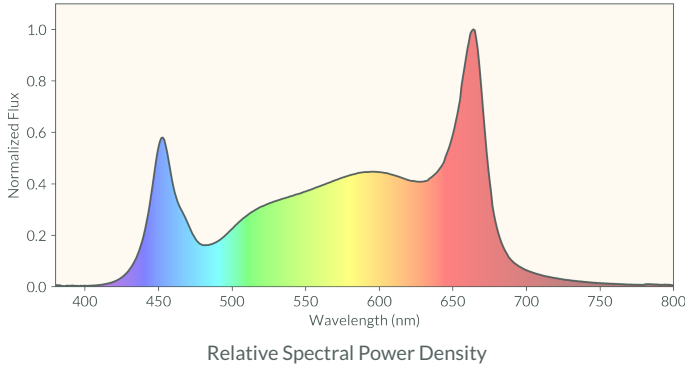

SPECTRUM INFORMATION

BR50 Spectrum

Output	1591 umol/s
Efficacy	2.7 umol/J
Blue:Red Ratio	0.3
Red:Far Red Ratio	21.66
UV Content	0%

DIMMING INTERFACE

Fixture Dimming Interface	Fixture Mounted RJ12 Socket
Supported Protocols	0-10V, PWM, Resistive
Compatible Cables	Straight Wired RJ12 or RJ11
Dimming Range	Dim-to-Off
Tunable Spectrum	2CH Tunable Spectrum

Pin	Function
1	N/A
2	CH1 +
3	CH1 -
4	CH2 +
5	CH2 -
6	N/A