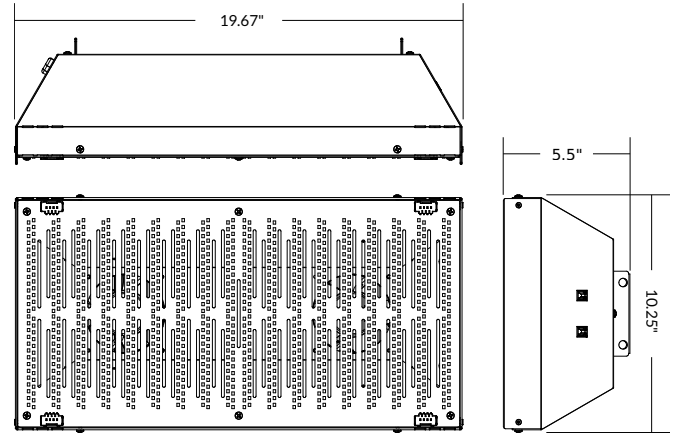

## KEY FEATURES

**1591**  
UMOL/S

**2.7**  
UMOL/J

**594**  
WATTS

**5 Year**  
WARRANTY

**< 13.5 lbs**  
LIGHTWEIGHT

The original 1:1 HPS replacement for greenhouse and indoor growers. Combining patented spectral technology in a lightweight and compact form factor like no other, the ONE4ONE sets a new standard in efficient top lighting. Experience the difference from install to harvest.

## SPECIFICATIONS

Dimensions (L x W x H)	19.67" x 10.25" x 5.5"
Weight	13.5 lbs
Input Power	594 W
Input Voltage Range	120-277 Vac, 50/60 Hz
Power Factor / THD	> 90% / < 20%
Spectrum	BR50
Output Flux	1591 umol/s
Output Efficiency	2.7 umol/J
Lifetime Q70 / Q90	76000 hrs / 50000 hrs
Operating Temperature	-40 to 40 °C / -40 to 104 °F
Rec. Minimum Mounting	> 36 in
Certifications	UL, DLC
Warranty	5 years, 90% output