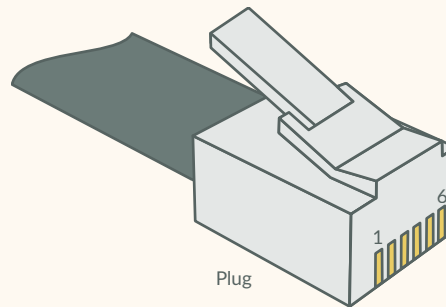

DLC PRODUCT INFORMATION

DLC Product Category	Horticultural Lighting Fixture
Controlled Environment	Indoor (Stacked), Greenhouse
Lighting Scheme (Position)	Top Light
Lighting Scheme (Usecase)	Sole-Source, Supplemental

CORD OPTIONS

Comes standard with a 10ft IP68 cable, equipped with a NEMA 6-15P plug. Adapter included for NEMA 5-15P. For additional customization, please contact us.