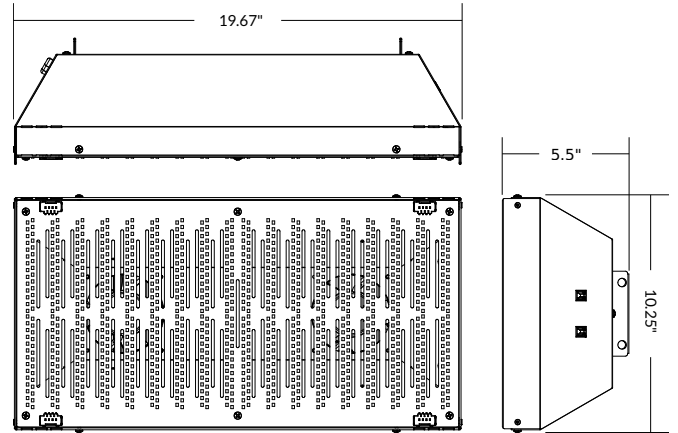

## KEY FEATURES

**1866**  
UMOL/S

**3.0**  
UMOL/J

**613**  
WATTS

**5 Year**  
WARRANTY

**< 13.5 lbs**  
LIGHTWEIGHT

The original 1:1 HPS replacement for greenhouse and indoor growers. Combining patented spectral technology in a lightweight and compact form factor like no other, the ONE4ONE sets a new standard in efficient top lighting. Experience the difference from install to harvest.

## SPECIFICATIONS

Dimensions (L x W x H)	19.67" x 10.25" x 5.5"
Weight	13.5 lbs
Input Power	613 W
Input Voltage Range	120-277 Vac, 50/60 Hz
Power Factor / THD	> 90% / < 20%
Spectrum	R60
Output Flux	1866 umol/s
Output Efficiency	3.0 umol/J
Lifetime Q70 / Q90	76000 hrs / 50000 hrs
Operating Temperature	-40 to 40 °C / -40 to 104 °F
Rec. Minimum Mounting	> 36 in
Certifications	UL, DLC
Warranty	5 years, 90% output