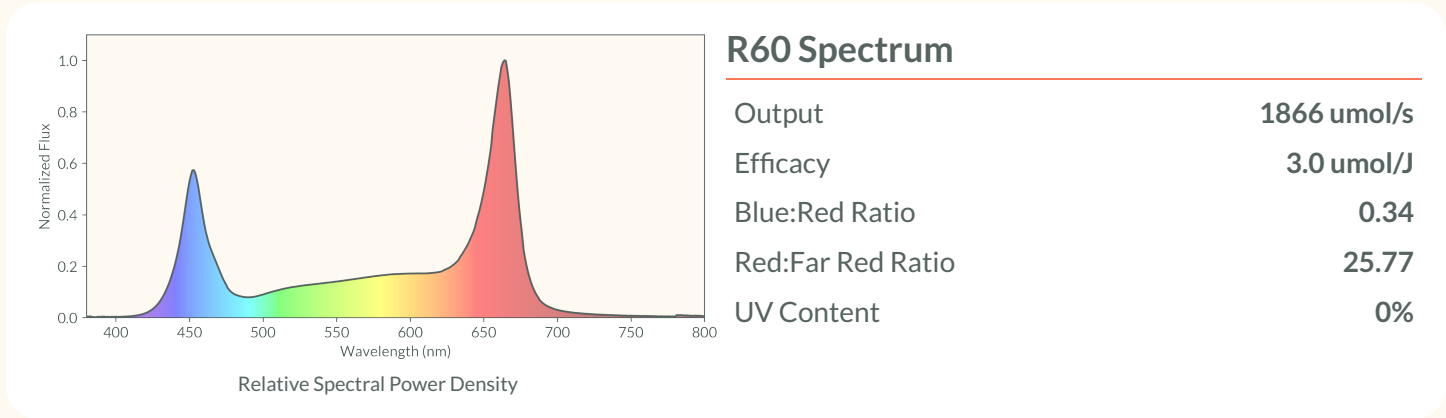

SPECTRUM INFORMATION

DIMMING INTERFACE

Fixture Dimming Interface	Fixture Mounted RJ12 Socket
Supported Protocols	0-10V, PWM, Resistive
Compatible Cables	Straight Wired RJ12 or RJ11
Dimming Range	Dim-to-Off
Tunable Spectrum	Fixed Spectrum

Pin	Function
1	N/A
2	CH1 +
3	CH1 -
4	N/A
5	N/A
6	N/A