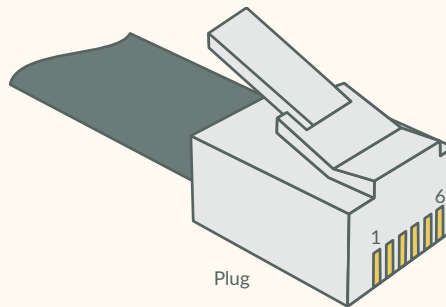

DLC PRODUCT INFORMATION

DLC Product Category	Horticultural Lighting Fixture
Controlled Environment	Indoor (Stacked), Greenhouse
Lighting Scheme (Position)	Top Light
Lighting Scheme (Usecase)	Sole-Source, Supplemental

CORD OPTIONS

Comes standard with a 10ft IP68 cable, equipped with a NEMA 6-15P plug. Adapter included for NEMA 5-15P. For additional customization, please contact us.