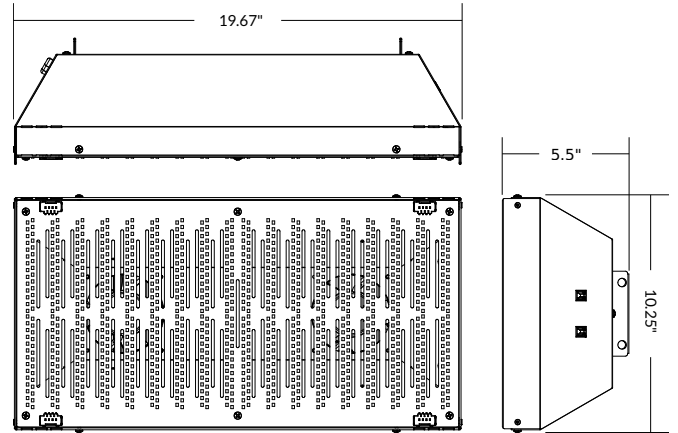

ONE4ONE-R80

Efficiency Optimized

✕ Craft to commercial, we grow better plants

KEY FEATURES

2101
UMOL/S

3.4
UMOL/J

623
WATTS

5 Year
WARRANTY

< 13.5 lbs
LIGHTWEIGHT

The original 1:1 HPS replacement for greenhouse and indoor growers. Combining patented spectral technology in a lightweight and compact form factor like no other, the ONE4ONE sets a new standard in efficient top lighting. Experience the difference from install to harvest.

Proudly Designed and Manufactured in Spokane, WA

SPECIFICATIONS

Dimensions (L x W x H)	19.67" x 10.25" x 5.5"
Weight	13.5 lbs
Input Power	623 W
Input Voltage Range	120-277 Vac, 50/60 Hz
Power Factor / THD	> 90% / < 20%
Spectrum	R80
Output Flux	2101 umol/s
Output Efficiency	3.4 umol/J
Lifetime Q70 / Q90	76000 hrs / 50000 hrs
Operating Temperature	-40 to 40 °C / -40 to 104 °F
Rec. Minimum Mounting	> 36 in
Certifications	UL, DLC
Warranty	5 years, 90% output

ORDERING TABLE

Series	Power Class	Spectrum	Input Range
CT141	640	R80	ST
CABA TECH ONE4ONE	Series Wattage	High Efficiency GH Spectrum	120-277 Vac