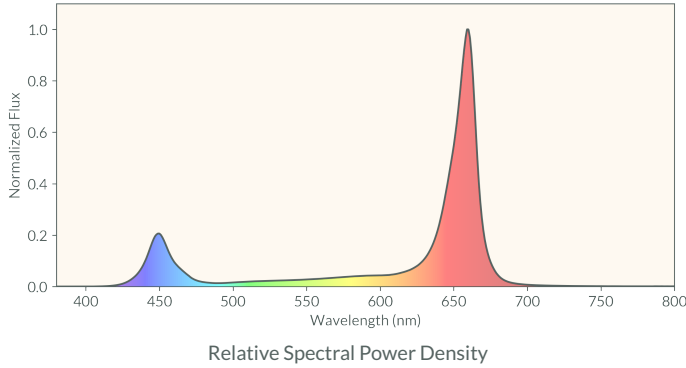

Proudly Designed and Manufactured in Spokane, WA

SPECIFICATIONS

Dimensions (L x W x H)	19.67" x 10.25" x 5.5"
Weight	13.5 lbs
Input Power	623 W
Input Voltage Range	120-277 Vac, 50/60 Hz
Power Factor / THD	> 90% / < 20%
Spectrum	R80
Output Flux	2101 umol/s
Output Efficiency	3.4 umol/J
Lifetime Q70 / Q90	76000 hrs / 50000 hrs
Operating Temperature	-40 to 40 °C / -40 to 104 °F
Rec. Minimum Mounting	> 36 in
Certifications	UL, DLC
Warranty	5 years, 90% output

ORDERING TABLE

Series	Power Class	Spectrum	Input Range
CT141	640	R80	ST
CABA TECH ONE4ONE	Series Wattage	High Efficiency GH Spectrum	120-277 Vac

SPECTRUM INFORMATION

R80 Spectrum

Output	2101 umol/s
Efficacy	3.4 umol/J
Blue:Red Ratio	0.34
Red:Far Red Ratio	40.08
UV Content	0%