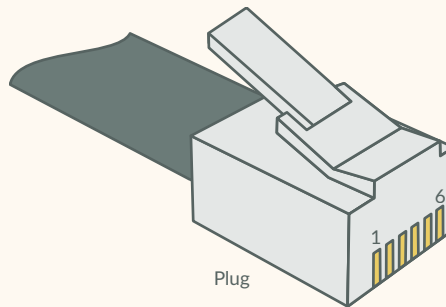

Proudly Designed and Manufactured in Spokane, WA

SPECIFICATIONS

Dimensions (L x W x H)	19.67" x 10.25" x 5.5"
Weight	13.5 lbs
Input Power	623 W
Input Voltage Range	120-277 Vac, 50/60 Hz
Power Factor / THD	> 90% / < 20%
Spectrum	R80
Output Flux	2101 umol/s
Output Efficiency	3.4 umol/J
Lifetime Q70 / Q90	76000 hrs / 50000 hrs
Operating Temperature	-40 to 40 °C / -40 to 104 °F
Rec. Minimum Mounting	> 36 in
Certifications	UL, DLC
Warranty	5 years, 90% output

ORDERING TABLE

Series	Power Class	Spectrum	Input Range
CT141	640	R80	ST
CABA TECH ONE4ONE	Series Wattage	High Efficiency GH Spectrum	120-277 Vac

SPECTRUM INFORMATION

R80 Spectrum

Output	2101 umol/s
Efficacy	3.4 umol/J
Blue:Red Ratio	0.34
Red:Far Red Ratio	40.08
UV Content	0%

Pin	Function
1	N/A
2	CH1 +
3	CH1 -
4	N/A
5	N/A
6	N/A

DLC PRODUCT INFORMATION

DLC Product Category	Horticultural Lighting Fixture
Controlled Environment	Indoor (Stacked), Greenhouse
Lighting Scheme (Position)	Top Light
Lighting Scheme (Usecase)	Sole-Source, Supplemental